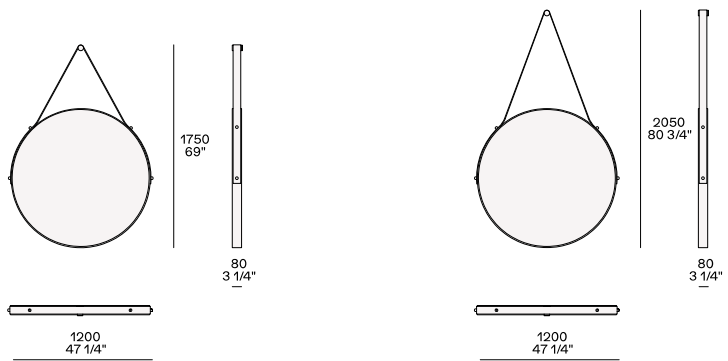

## DESCRIPTION

<b>Typology</b>	Mirror
<b>Structure</b>	Metal covered in hide with back in wooden particles faced with melamine
<b>Thickness</b>	80 mm
<b>Features</b>	Hook and glossy brass details

---

## DIMENSIONS

### Diameter 1200mm

### Diameter 1500mm