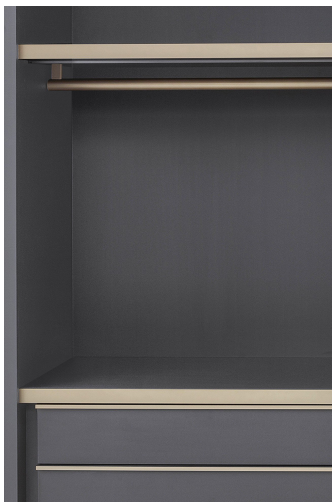

Back panel: ardesia melamine
Equipment: ardesia melamine
Techno cover: 06 nocciola, 01 elefante
Metal parts: mat champagne