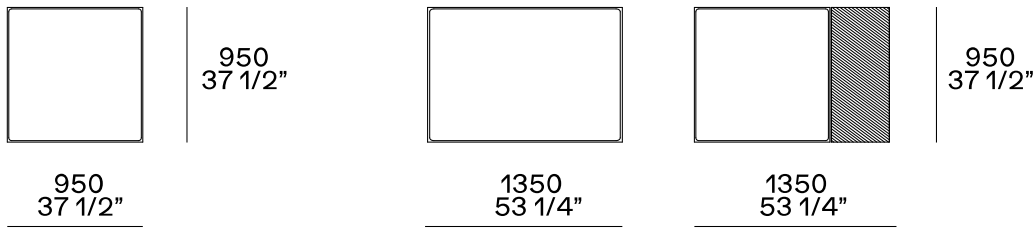

Pouf

Available as freestanding unit, end unit, corner unit and central unit

Bracciolo 75

Bracciolo 200

Bracciolo 400

Tavolino 400