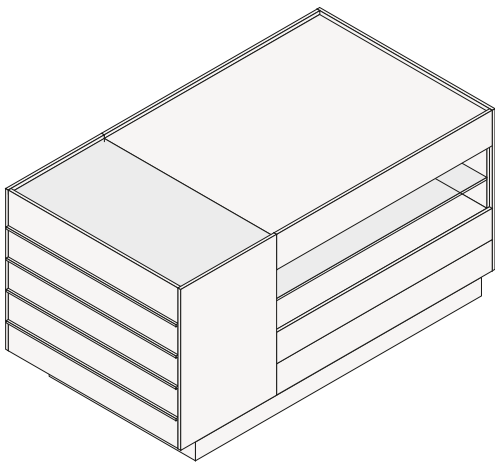

DESCRIPTION

Typology	Island chests of drawers
Structure	Panel made of wood particles
Top	Fumé glass or tecno leather Grain

COMPONENTS

Components

Lato A

Lato B

Drawers

Cassetti in legno, maniglia Track

Cassetti in vetro, Maniglia con binario

Cassetti in legno, maniglia a gradino