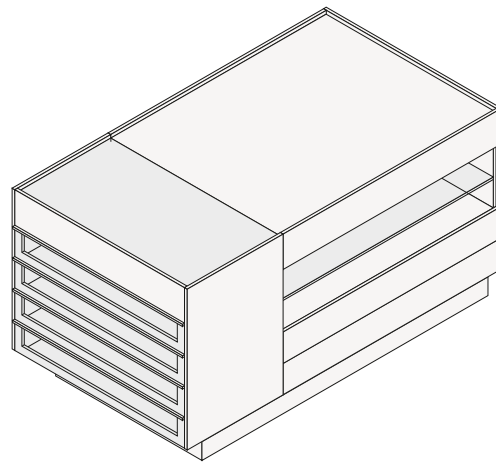

DESCRIPTION

Typology	Island chests of drawers
Structure	Panel made of wood particles
Top	Fumé glass or tecno leather Grain

COMPONENTS

Components

Lato A

Lato B

Drawers

Cassetti in legno, maniglia Track

Cassetti in vetro, Maniglia con binario

Cassetti in legno, maniglia a gradino