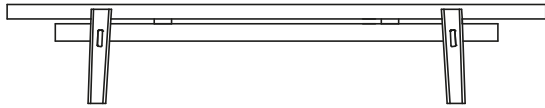

## DESCRIPTION

<b>Typology</b>	Benches collection
<b>Structure</b>	Solid wood
<b>Top</b>	Panel of wooden particles veneered - stringed leather
<b>Slats</b>	solid wood veneered

## DIMENSIONS

1850  
72 3/4"

340  
13 1/2"

466  
18 1/4"

490  
19 1/4"

360  
14 1/4"

800  
31 1/2"

---

450  
17 3/4"

25  
1"

600  
23 1/2"

---