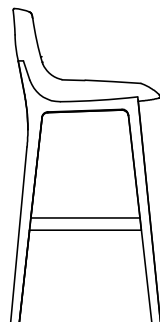

DESCRIPTION

Typology	Stools
Structure	Solid wood
Seat	Moulded flexible polyurethane
Pre-cover	Polyester fibre
Final cover	Not removable cover in fabric or leather
Footrest	Wood with insert in stainless steel
Stitchings options	Normal double stitching or drawstring stitching

DIMENSIONS

Sgabello basso

850
33 1/2"

650
25 1/2"

485
19"

470
18 1/2"

Sgabello alto

950
37 1/2"

750
29 1/2"

485
19"

500
19 3/4"