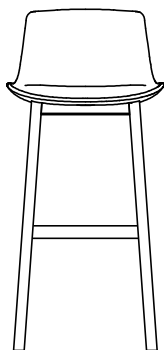

DESCRIPTION

Typology	Stools
Structure	Solid wood
Seat	Moulded flexible polyurethane
Pre-cover	Polyester fibre
Final cover	Not removable cover in fabric or leather
Footrest	Wood with insert in stainless steel
Stitchings options	Normal double stitching or drawstring stitching

DIMENSIONS

Sgabello basso

850
33 1/2"

650
25 1/2"

485
19"

470
18 1/2"

Sgabello alto

950
37 1/2"

750
29 1/2"

485
19"

500
19 3/4"