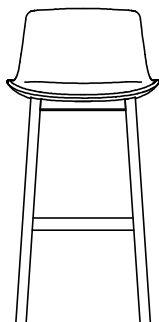

DESCRIPTION

Typology	Stools
Structure	Solid wood
Seat	Moulded flexible polyurethane
Pre-cover	Polyester fibre
Final cover	Not removable cover in fabric or leather
Footrest	Wood with insert in stainless steel
Stitchings options	Normal double stitching or drawstring stitching

DIMENSIONS

Sgabello basso

850
33 1/2"

650
25 1/2"

485
19"

470
18 1/2"

Sgabello alto

950
37 1/2"

750
29 1/2"

485
19"

500
19 3/4"