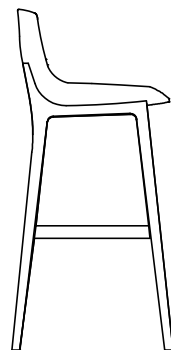

DESCRIPTION

Typology	Stools
Structure	Solid wood
Seat	Moulded flexible polyurethane
Pre-cover	Polyester fibre
Final cover	Not removable cover in fabric or leather
Footrest	Wood with insert in stainless steel
Stitchings options	Normal double stitching or drawstring stitching

DIMENSIONS

Sgabello basso

850
33 1/2"

650
25 1/2"

485
19"

470
18 1/2"

Sgabello alto

950
37 1/2"

750
29 1/2"

485
19"

500
19 3/4"