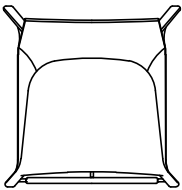

DESCRIPTION

Typology	Stools
Legs	Solid wood or metal covered in hide
Seat	Metal structure covered in hide, under seat in integral polyurethane
Footrest	Stainless steel
Features	Broguing along the seat profile
Final cover	Not removable cover in hide

DIMENSIONS

Sgabello basso

500
19 3/4"

930
36 1/2"

640
25 1/4"

520
20 1/2"

Sgabello alto

1000
39 1/4"

710
28"

500
19 3/4"

520
20 1/2"