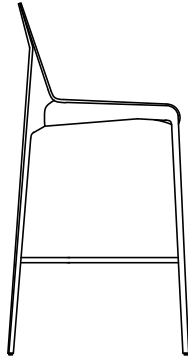

DESCRIPTION

Typology	Stools
Legs	Solid wood or metal covered in hide
Seat	Metal structure covered in hide, under seat in integral polyurethane
Footrest	Stainless steel
Features	Broguing along the seat profile
Final cover	Not removable cover in hide

DIMENSIONS

Sgabello basso

500
19 3/4"

930
36 1/2"

640
25 1/4"

520
20 1/2"

Sgabello alto

1000
39 1/4"

710
28"

500
19 3/4"

520
20 1/2"