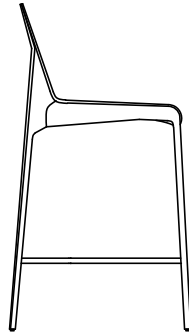

DESCRIPTION

Typology	Stools
Legs	Solid wood or metal covered in hide
Seat	Metal structure covered in hide, under seat in integral polyurethane
Footrest	Stainless steel
Features	Broguing along the seat profile
Final cover	Not removable cover in hide

DIMENSIONS

Sgabello basso

500
19 3/4"

930
36 1/2"

640
25 1/4"

520
20 1/2"

Sgabello alto

1000
39 1/4"

710
28"

500
19 3/4"

520
20 1/2"