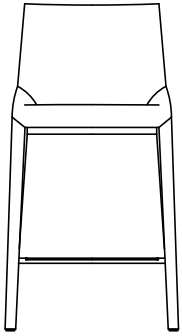

DESCRIPTION

Typology	Stools
Legs	Solid wood or metal covered in hide
Seat	Metal structure covered in hide, under seat in integral polyurethane
Footrest	Stainless steel
Features	Broguing along the seat profile
Final cover	Not removable cover in hide

DIMENSIONS

Sgabello basso

500
19 3/4"

930
36 1/2"

640
25 1/4"

520
20 1/2"

Sgabello alto

1000
39 1/4"

710
28"

500
19 3/4"

520
20 1/2"