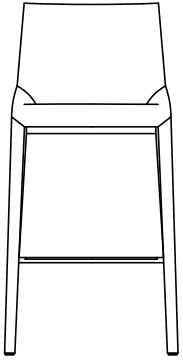

DESCRIPTION

Typology	Stools
Legs	Solid wood or metal covered in hide
Seat	Metal structure covered in hide, under seat in integral polyurethane
Footrest	Stainless steel
Features	Broguing along the seat profile
Final cover	Not removable cover in hide

DIMENSIONS

Sgabello basso

500
19 3/4"

930
36 1/2"

640
25 1/4"

520
20 1/2"

Sgabello alto

1000
39 1/4"

710
28"

500
19 3/4"

520
20 1/2"