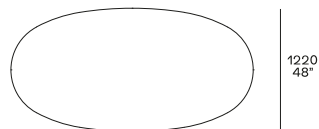

DESCRIPTION

Typology	Table
Legs	Die-cast aluminium painted
Top	Honeycomb panel veneered - marble - glass

DIMENSIONS

prova

Tondo