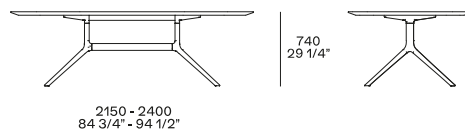

DESCRIPTION

Typology	Table
Legs	Die-cast aluminium painted
Top	Honeycomb panel veneered - marble - glass

DIMENSIONS

prova

Tondo