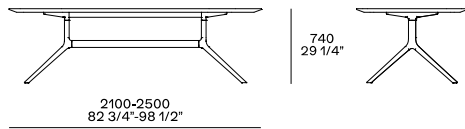

DESCRIPTION

Typology	Table
Legs	Die-cast aluminium painted
Top	Honeycomb panel veneered - marble - glass

DIMENSIONS

prova

Tondo