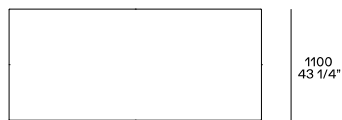

DESCRIPTION

Typology	Table
Legs	Die-cast aluminium painted
Top	Honeycomb panel veneered - marble - glass

DIMENSIONS

prova

Tondo