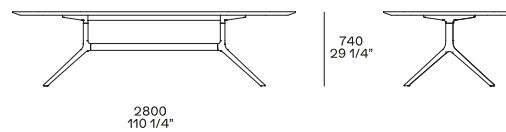

DESCRIPTION

Typology	Table
Legs	Die-cast aluminium painted
Top	Honeycomb panel veneered - marble - glass

DIMENSIONS

prova

Tondo