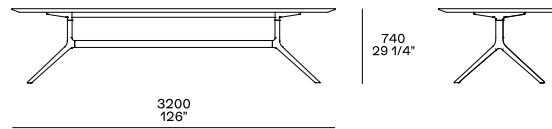

DESCRIPTION

Typology	Table
Legs	Die-cast aluminium painted
Top	Honeycomb panel veneered - marble - glass

DIMENSIONS

prova

Tondo