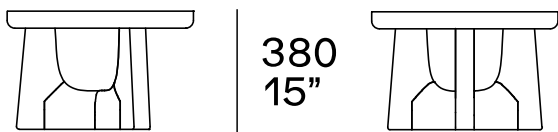

DESCRIPTION

Typology	Coffee table
Structure	Solid wood
Top	Solid wood

DIMENSIONS

380
15"

Ø 600
23 1/2"

470
18 1/2"

Ø 500
19 3/4"