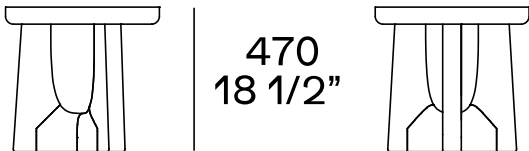

DESCRIPTION

Typology	Coffee table
Structure	Solid wood
Top	Solid wood

DIMENSIONS

380
15"

Ø 600
23 1/2"

470
18 1/2"

Ø 500
19 3/4"