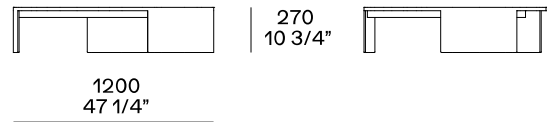

DESCRIPTION

Typology	Coffee table
Structure	Painted metal
Top	Medium-density fibre panel in veneer or marble

DIMENSIONS

Structure item

Height mm 270

Height mm 270

Height mm 480

Height mm 530

Height mm 360

To be used as end unit or between two elements of the Saint-Germain sofa