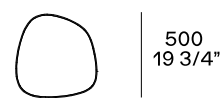

DESCRIPTION

Typology	Coffee table
Structure	Painted metal
Top	Medium-density fibre panel in veneer or marble

DIMENSIONS

Structure item

Height mm 270

Height mm 270

Height mm 480

Height mm 530

Height mm 360

To be used as end unit or between two elements of the Saint-Germain sofa