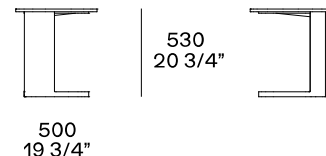

DESCRIPTION

Typology	Coffee table
Structure	Painted metal
Top	Medium-density fibre panel in veneer or marble

DIMENSIONS

Structure item

Height mm 270

Height mm 270

Height mm 480

Height mm 530

Height mm 360

To be used as end unit or between two elements of the Saint-Germain sofa