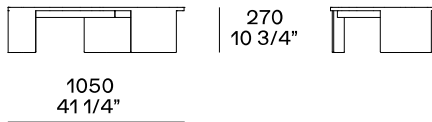

DESCRIPTION

Typology	Coffee table
Structure	Painted metal
Top	Medium-density fibre panel in veneer or marble

DIMENSIONS

Structure item

Height mm 270

Height mm 270

Height mm 480

Height mm 530

Height mm 360

To be used as end unit or between two elements of the Saint-Germain sofa