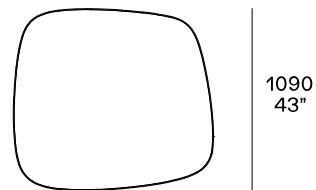

DESCRIPTION

Typology	Coffee table
Structure	Painted metal
Top	Medium-density fibre panel in veneer or marble

DIMENSIONS

Structure item

Height mm 270

Height mm 270

Height mm 480

Height mm 530

Height mm 360

To be used as end unit or between two elements of the Saint-Germain sofa