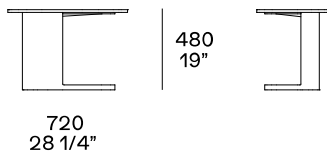

DESCRIPTION

Typology	Coffee table
Structure	Painted metal
Top	Medium-density fibre panel in veneer or marble

DIMENSIONS

Structure item

Height mm 270

Height mm 270

Height mm 480

Height mm 530

Height mm 360

To be used as end unit or between two elements of the Saint-Germain sofa