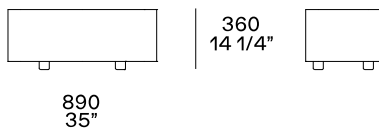

DESCRIPTION

Typology	Coffee table
Structure	Painted metal
Top	Medium-density fibre panel in veneer or marble

DIMENSIONS

Structure item

Height mm 270

Height mm 270

Height mm 480

Height mm 530

Height mm 360

To be used as end unit or between two elements of the Saint-Germain sofa