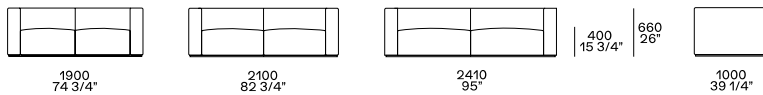

DESCRIPTION

Typology	Modular sofa
Structure	Wood and by-products
Structure/seat padding	Multi-density polyurethane foam
Backrest padding	Multi-density polyurethane foam
Pre-cover fibre model	Polyester padding
Pre-cover feather model	Parts in cotton cloth with inner side in feathers and parts in polyester padding
Foot	Plastic
Aesthetic plinth	Painted aluminium
Final cover	Removable cover in fabric - leather

DIMENSIONS

Sofas

Freestanding components

Pouf nella stanza centrale

Components

Terminale sinistro-destro

Centrale o esterno senza bracciolo sinistra-destra

Pouf ad angolo e ad angolo sinistro-destro