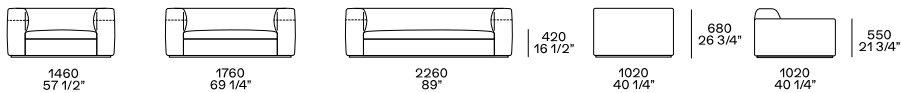

DESCRIPTION

Typology	Modular sofa
Structure	Moulded flexible polyurethane with elements in multi-density polyurethane foam
Seat padding	Multi-density polyurethane foam
Pre-cover feather model	Parts in cotton cloth with inner side in feathers and parts in polyester padding
Foot	Plastic
Final cover	Removable cover in fabric or leather

DIMENSIONS

Sofas

Width mm 1020

Profondità mm 1230

Freestanding components

Pouf centrostanza

Pouf centrostanza

Components