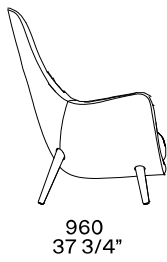

DESCRIPTION

Typology	Armchair
Structure	Moulded flexible polyurethane with parts in flexible multi-density polyurethane
Legs	Solid wood or covered in non-removable fabric or leather
Pre-cover	Polyester padding
Final cover	Removable cover in fabric or leather
Optional tray	Solid wood
Features	On request (inner/outer structure) can be covered with fabrics and/or leathers of different categories

DIMENSIONS

Structure item

1080
42 1/2"

460
18"

1080
42 1/2"

460
18"

Two arms

Bracciolo sinistro

1080
42 1/2"

460
18"

Bracciolo destro