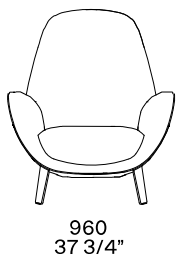

DESCRIPTION

Typology	Armchair
Structure	Moulded flexible polyurethane with parts in flexible multi-density polyurethane
Legs	Solid wood or covered in non-removable fabric or leather
Pre-cover	Polyester padding
Final cover	Removable cover in fabric or leather
Optional tray	Solid wood
Features	On request (inner/outer structure) can be covered with fabrics and/or leathers of different categories

DIMENSIONS

Structure item

1080
42 1/2"

460
18"

1080
42 1/2"

460
18"

Two arms

Bracciolo sinistro

1080
42 1/2"

460
18"

Bracciolo destro