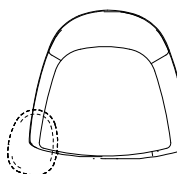

DESCRIPTION

Typology	Armchair
Structure	Moulded flexible polyurethane with parts in flexible multi-density polyurethane
Legs	Solid wood or covered in non-removable fabric or leather
Pre-cover	Polyester padding
Final cover	Removable cover in fabric or leather
Optional tray	Solid wood
Features	On request (inner/outer structure) can be covered with fabrics and/or leathers of different categories

DIMENSIONS

Structure item

1080
42 1/2"

460
18"

1080
42 1/2"

460
18"

Two arms

Bracciolo sinistro

1080
42 1/2"

460
18"

Bracciolo destro