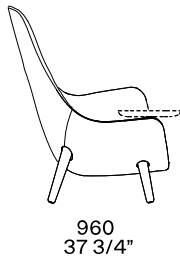

DESCRIPTION

Typology	Armchair
Structure	Moulded flexible polyurethane with parts in flexible multi-density polyurethane
Legs	Solid wood or covered in non-removable fabric or leather
Pre-cover	Polyester padding
Final cover	Removable cover in fabric or leather
Optional tray	Solid wood
Features	On request (inner/outer structure) can be covered with fabrics and/or leathers of different categories

DIMENSIONS

Structure item

1080
42 1/2"

460
18"

1080
42 1/2"

460
18"

Two arms

Bracciolo sinistro

1080
42 1/2"

460
18"

Bracciolo destro