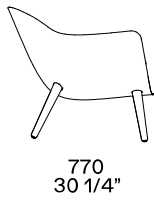

## DESCRIPTION

<b>Typology</b>	Armchair
<b>Structure</b>	Moulded flexible polyurethane with parts in flexible multi-density polyurethane
<b>Legs / Base</b>	Solid wood or painted metal
<b>Pre-cover</b>	Polyester padding
<b>Final cover</b>	Removable cover in fabric or leather
<b>Features</b>	On request (inner/outer structure) can be covered with fabrics and/or leathers of different categories

## DIMENSIONS

### Legs in wood

700  
27 1/2"

415  
16 1/4"

700  
27 1/2"

415  
16 1/4"

Bracciolo sinistro