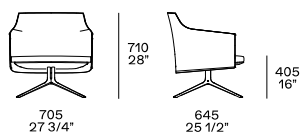

DESCRIPTION

Typology	Armchair
Structure	Compact polyurethane, with with inside element in flexible polyurethane
Final cover	Not removable cover in fabric, leather, or hide
Under-seat	In compact polyurethane, cover in fabric - leather not removable
Seat cushion	In flexible multi-density polyurethane, pre-cover in polyester padding
Swivel base	Die-cast aluminium
Structure kidneyrest cushion	Compact polyurethane
Pre-cover kidneyrest cushion	Parts in white cotton with feather and parts of polyester padding
Final stretched cover kidneyrest cushion	Removable in fabric and not removable in leather

DIMENSIONS

Cuscino salvareni