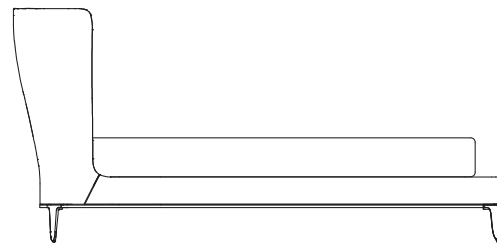

DESCRIPTION

Typology	Bed
Upholstered bed frame	Woods and by-products, with polyurethane foam, with pre-cover in polyester padding
Head board	Moulded polyurethane with pre-cover in polyester padding
Feet and frame	Painted metal
Bed base and head board final cover	Removable cover in fabric or leather

DIMENSIONS

2020 - 2220
79 1/2" - 87 1/2"

2410
95"

2020 - 2220
79 1/2" - 87 1/2"

2410
95"