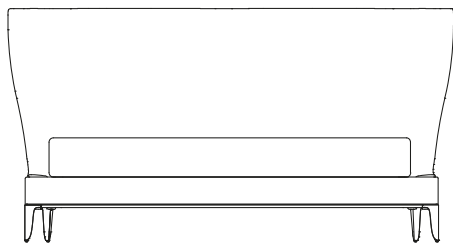

DESCRIPTION

Typology	Bed
Upholstered bed frame	Woods and by-products, with polyurethane foam, with pre-cover in polyester padding
Head board	Moulded polyurethane with pre-cover in polyester padding
Feet and frame	Painted metal
Bed base and head board final cover	Removable cover in fabric or leather

DIMENSIONS

2020 - 2220
79 1/2" - 87 1/2"

2410
95"

2020 - 2220
79 1/2" - 87 1/2"

2410
95"